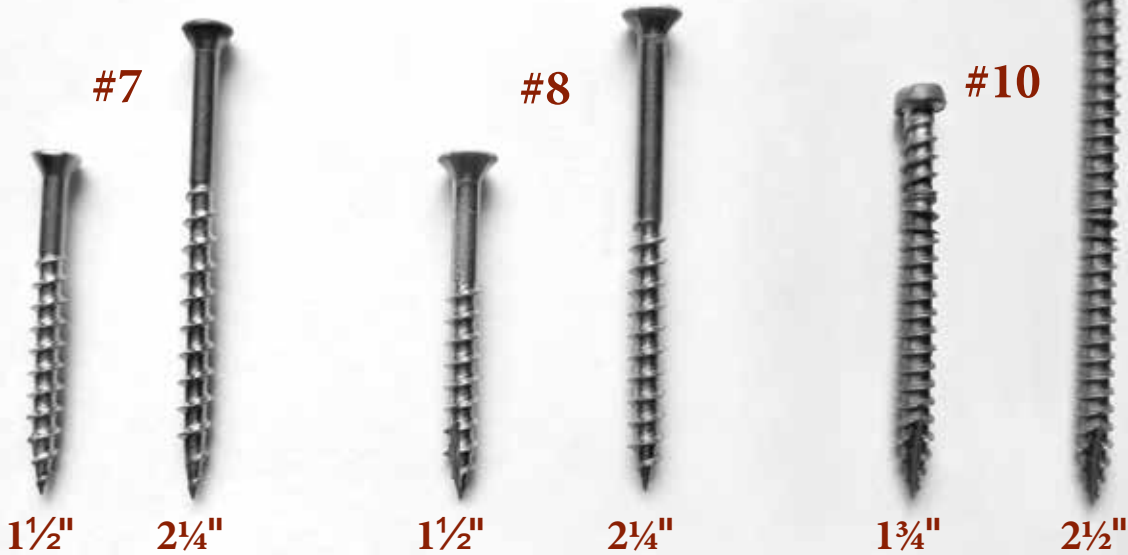

Cardinal Fasteners

STAINLESS STEEL DECK SCREWS • DECK PLUGS

- Sharp Threads for Maximum Holding Power
- Performs in ALL PVC, Composites & Wood
- Extra Sharp Point Starts Fast & Easy
- Leaves Smooth & Flush Finish
- Limited Lifetime Warranty

S.S. Deck Screws Available in 6 Popular Sizes

SCREW SIZE	S.S. TYPE	BIT SIZE
#7 x 1 1/2"	305	R1 SQUARE
#7 x 2 1/4"	305	R2 SQUARE
#8 x 1 1/2"	305	R2 SQUARE
#8 x 2 1/4"	305	R1 SQUARE
#10 x 1 3/4"	305	T-20 6 LOBE
#10 x 2 1/2"	305	T-20 6 LOBE

Cardinal Fasteners

#10 x 2-1/2" S.S. DECK SCREWS • DECK PLUGS

COLOR MATCH & PLAIN DECK SCREW PACKAGE OPTIONS

350 Count Box	100 Sq Ft Deck (Average)
700 Count Box	200 Sq Ft Deck (Average)
1,050 Count Box	300 Sq Ft Deck (Average)

**DEEP T-20
6-LOBE HEAD
REDUCES CAM-OUT!**

ALSO AVAILABLE

Matching DECK Plugs & HIDDEN FASTENING SYSTEMS

Plugs fit 3/8" holes for PVC /HDPE decking, outdoor furniture and other projects. Deck Plugs have flat top, straight sides and slight chamfer on bottom for easy installation. Simply tap in with a rubber mallet or similar tool.