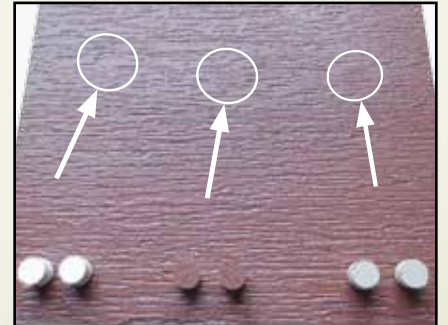

S.S. Deck Screws Available in 6 Popular Sizes

SCREW SIZE	S.S. TYPE	BIT SIZE
#7 x 1 1/2"	305	R1 SQUARE
#7 x 2 1/4"	305	R2 SQUARE
#8 x 1 1/2"	305	R2 SQUARE
#8 x 2 1/4"	305	R1 SQUARE
#10 x 1 3/4"	305	T-20 6 LOBE
#10 x 2 1/2"	305	T-20 6 LOBE

Cardinal Fasteners

#10 x 2-1/2" S.S. DECK SCREWS • DECK PLUGS

COLOR MATCH & PLAIN DECK SCREW PACKAGE OPTIONS

350 Count Box	100 Sq Ft Deck (Average)
700 Count Box	200 Sq Ft Deck (Average)
1,050 Count Box	300 Sq Ft Deck (Average)

**DEEP T-20
6-LOBE HEAD
REDUCES CAM-OUT!**

ALSO AVAILABLE

Matching DECK Plugs & HIDDEN FASTENING SYSTEMS

Plugs fit 3/8" holes for PVC /HDPE decking, outdoor furniture and other projects. Deck Plugs have flat top, straight sides and slight chamfer on bottom for easy installation. Simply tap in with a rubber mallet or similar tool.

Deck Board Sample with Plugs Installed
Virtually Seamless and Low Visibility

Available in 100 Linear Feet Packages

Includes: 250 Qty. (#10 x 2-1/2") S.S. Deck Screws
300 Qty. Color Match Screw Plugs

Color Match Plugs Available For: